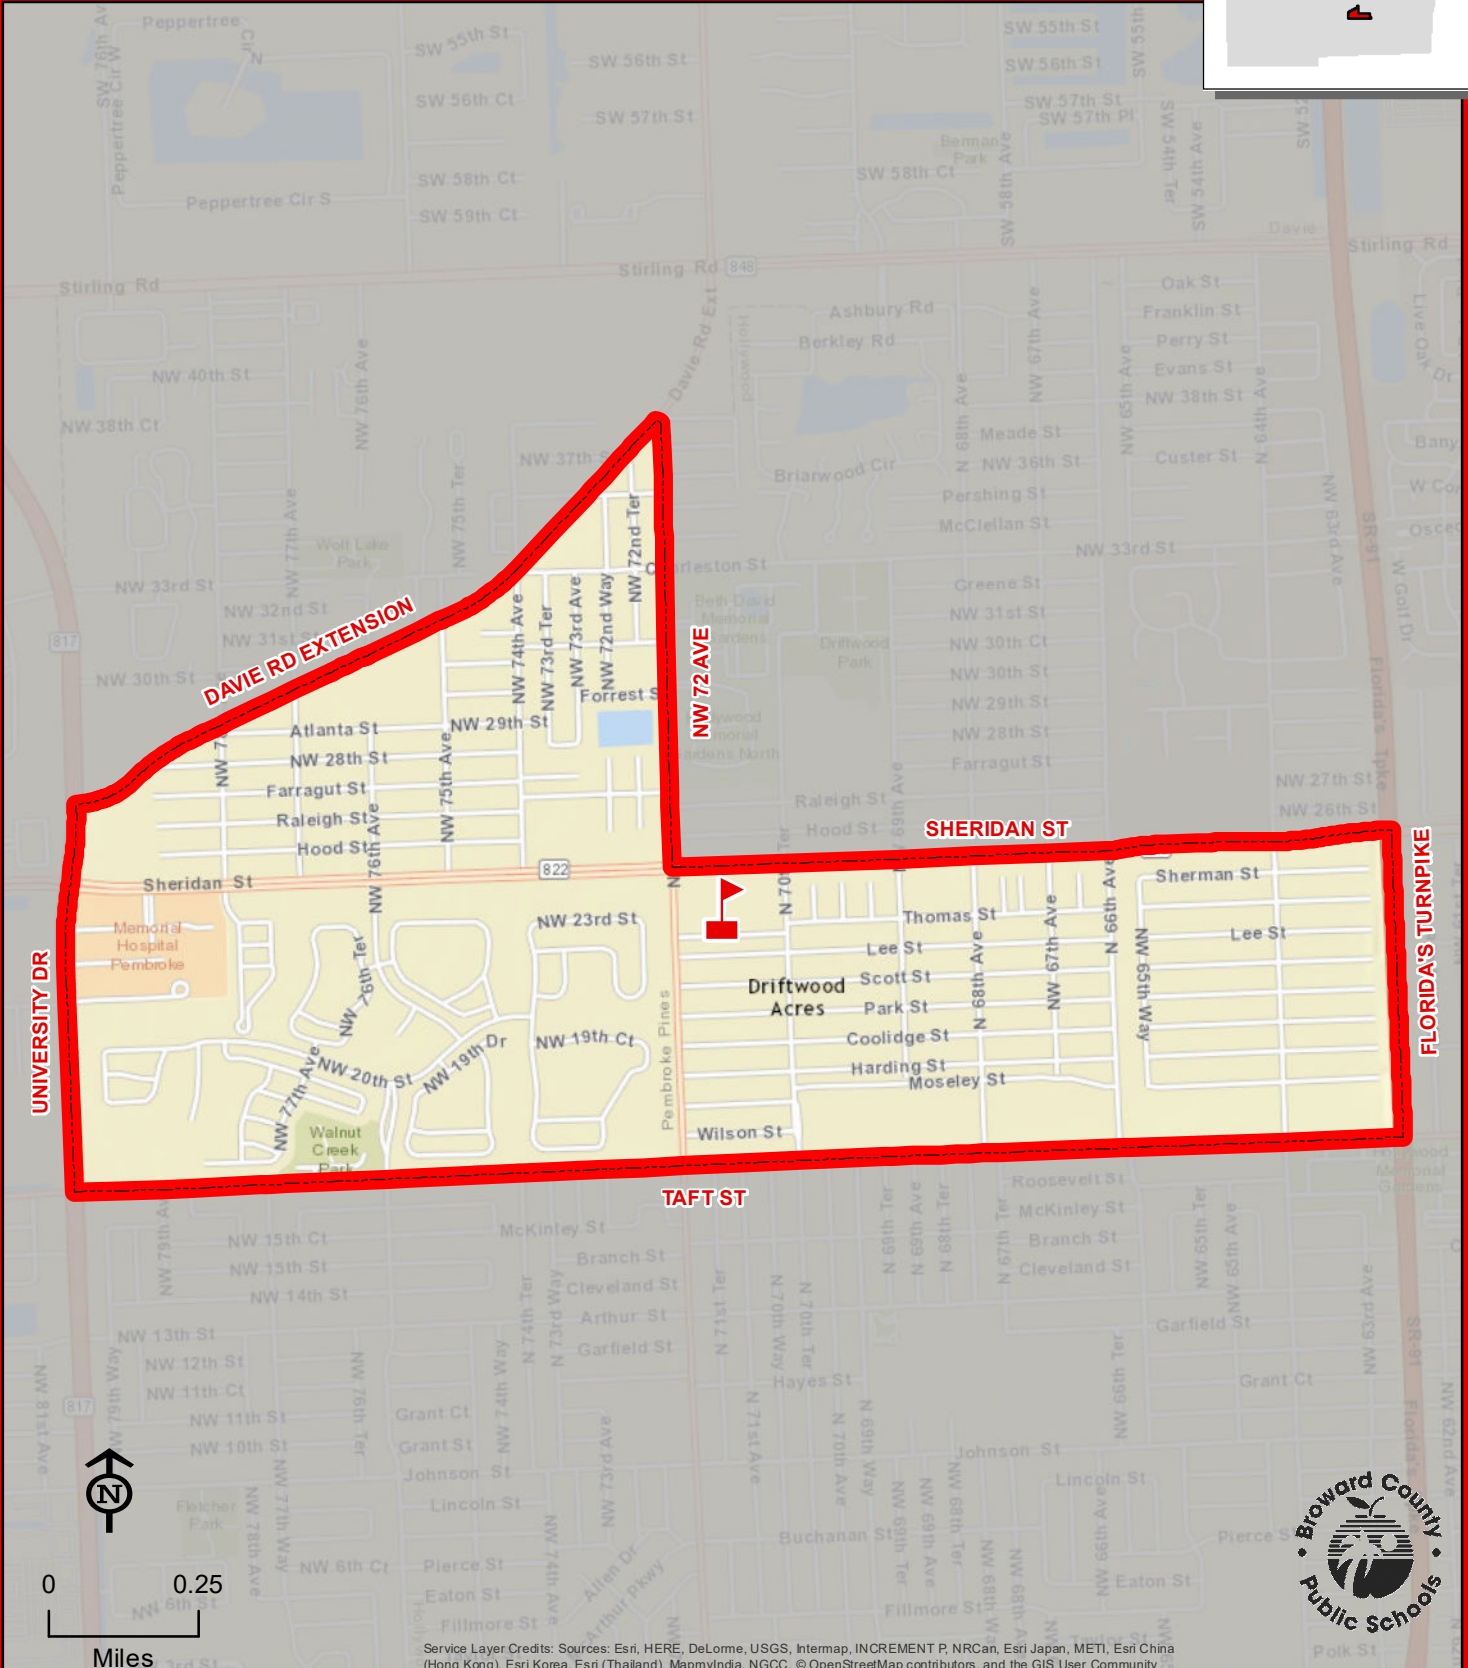

SHERIDAN PARK ELEMENTARY SCHOOL

2310 N 70 TERRACE
HOLLYWOOD, FLORIDA 33024
754-323-7350

Innovative Program

SHERIDAN PARK

FLORIDA'S TURNPIKE

THIS MAP IS FOR CONCEPTUAL PURPOSES ONLY AND SHOULD NOT BE USED FOR LEGAL BOUNDARY DETERMINATIONS